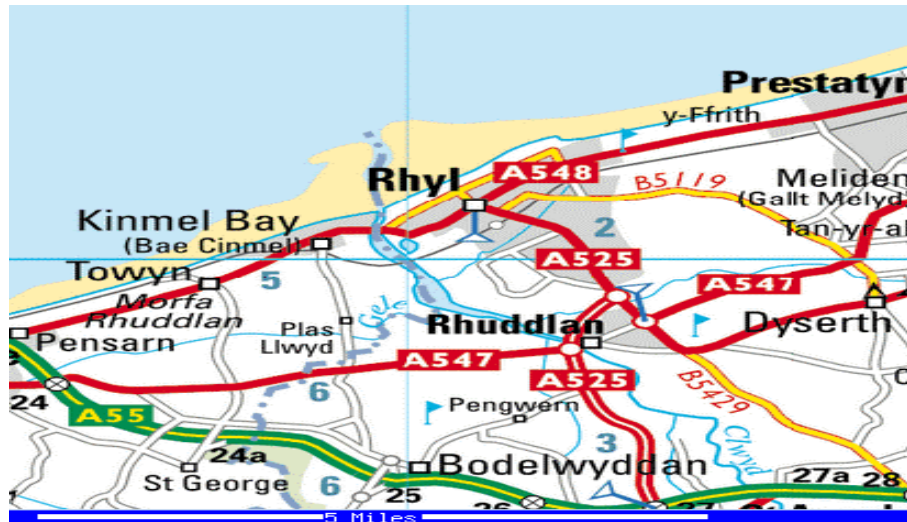

***Half Day – 9:00am – 12:30pm/12:30pm – 3:30pm**

Directions & Contact Information

Approaching from the A55 Rhyl/Towyn turn off, continue along the coast road (passing through Towyn) for approximately 5 miles until you reach the Kinmel Bay traffic lights. Go through traffic lights and take the second turning on the right. Take your next right turn which will lead you into the car park at the rear of the Community Resource Centre.